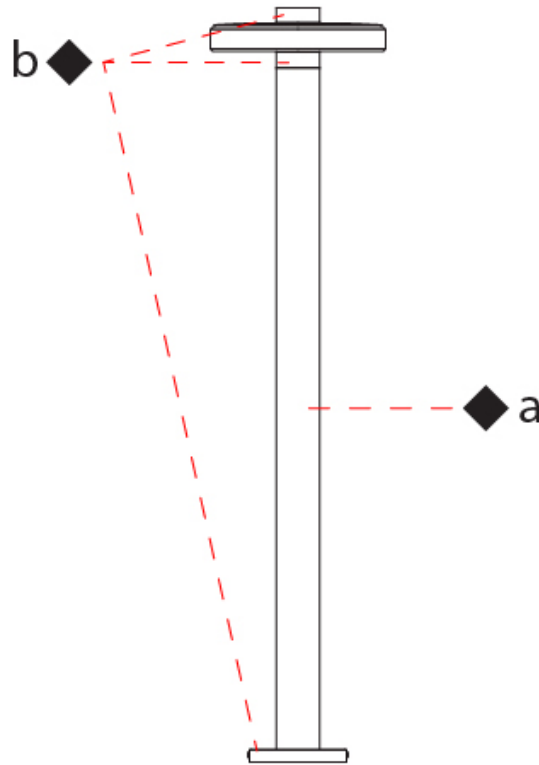

VENEXIA POST

E84383-

PROJECT

TYPE

SPECIFIER

QUANTITY

DATE

E