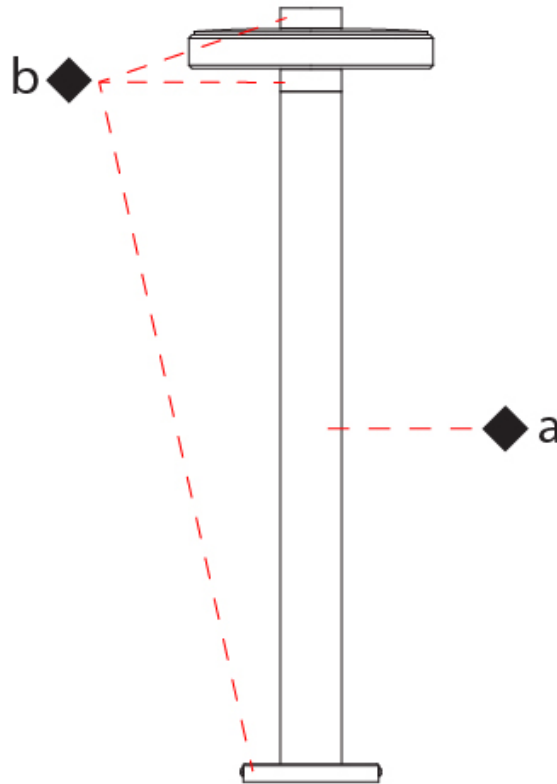

VENEXIA POST

E84382-

PROJECT

TYPE

SPECIFIER

QUANTITY

DATE

E