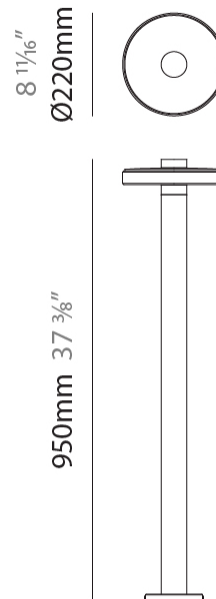

VENEXIA POST

E84383-

base number Finish
Options

1. To build a product code in our configurator select the specify button on the base model # product page
2. To build a manual product code on this datasheet choose from the options listed below in blue font and add the suffix to the base model #

GENERAL

Series: Venexia
Brand: Panzeri
Division: Exterior
Mounting Type: Post
Mounting Location: Above Ground
Subcategory: Bollard - Garden

PHYSICAL

Shape: Round
Diameter (mm): 220
Diameter (in): 8 ¹¹/₁₆
Height (mm): 950
Height (in): 37 ³/₈
Light Distribution: Direct
Weight (kg): 3.82
Weight (lbs): 8.42
Screws: A4 stainless steel
Diffuser: Matte Cast Glass
Gasket: Transparent silicone
Fixture Finish: [COR](#) / [MBR](#) / [WMB](#)
Fixture Material: Aluminum / Wood
Cable Details: Nickered brass M12 cable gland

ELECTRICAL

Lamp Type: LED
Input Wattage (W): 7.4
Total Output Wattage (W): 5.74
Dimming: Non-Dimmable
Driver Included: No
Driver Location: Remote
Driver Type: Constant Current - 120 / 277Vac
Driver Class: Class 2
Input Voltage (V): 120 - 277
Constant Current (MA): 350
Upon Request: 0-10Vdc dimming 120Vac only

LED

Color Temperature (°K): 2700
Max. Delivered Lumen (lm): 594
Nominal Lumen (lm): 930
CRI: >80 CRI
Efficiency (%): 63.9
Efficacy (lm/w): 74.25
Lamp Life (hrs): 80000

OPTICAL

RATINGS AND CERTIFICATIONS

Certified By: Certified for North American Standards
IP rating: IP65
IK Rating: IK06