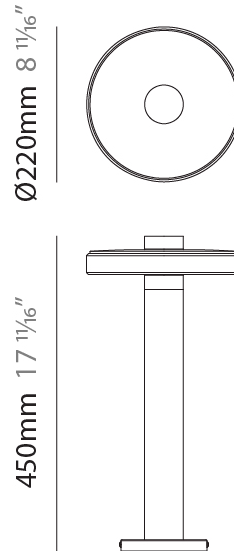

VENEXIA POST

E84381-

base number   Finish
Options

1. To build a product code in our configurator select the specify button on the base model # product page
2. To build a manual product code on this datasheet choose from the options listed below in blue font and add the suffix to the base model #

GENERAL

Series: Venexia
Brand: Panzeri
Division: Exterior
Mounting Type: Post
Mounting Location: Above Ground
Subcategory: Bollard - Garden

PHYSICAL

Shape: Round
Diameter (mm): 220
Diameter (in): 8 ¹¹/₁₆
Height (mm): 450
Height (in): 17 ¹¹/₁₆
Light Distribution: Direct
Weight (kg): 3.43
Weight (lbs): 7.56
Screws: A4 stainless steel
Diffuser: Matte Cast Glass
Gasket: Transparent silicone
Fixture Finish: [COR / MBR / WMB](#)
Fixture Material: Aluminum / Wood
Cable Details: Nickered brass M12 cable gland

ELECTRICAL

Lamp Type: LED
Input Wattage (W): 7.4
Total Output Wattage (W): 5.74
Dimming: Non-Dimmable
Driver Included: No
Driver Location: Remote
Driver Type: Constant Current - Universal
Driver Class: Class 2
Input Voltage (V): 120 - 277
Constant Current (MA): 350
Upon Request: 0-10Vdc dimming 120Vac only

LED

Color Temperature (°K): 2700
Max. Delivered Lumen (lm): 594
Nominal Lumen (lm): 930
CRI: >80 CRI
Efficiency (%): 63.9
Efficacy (lm/w): 74.25
Lamp Life (hrs): 80000

OPTICAL

RATINGS AND CERTIFICATIONS

Certified By: Certified for North American Standards
IP rating: IP65
IK Rating: IK06